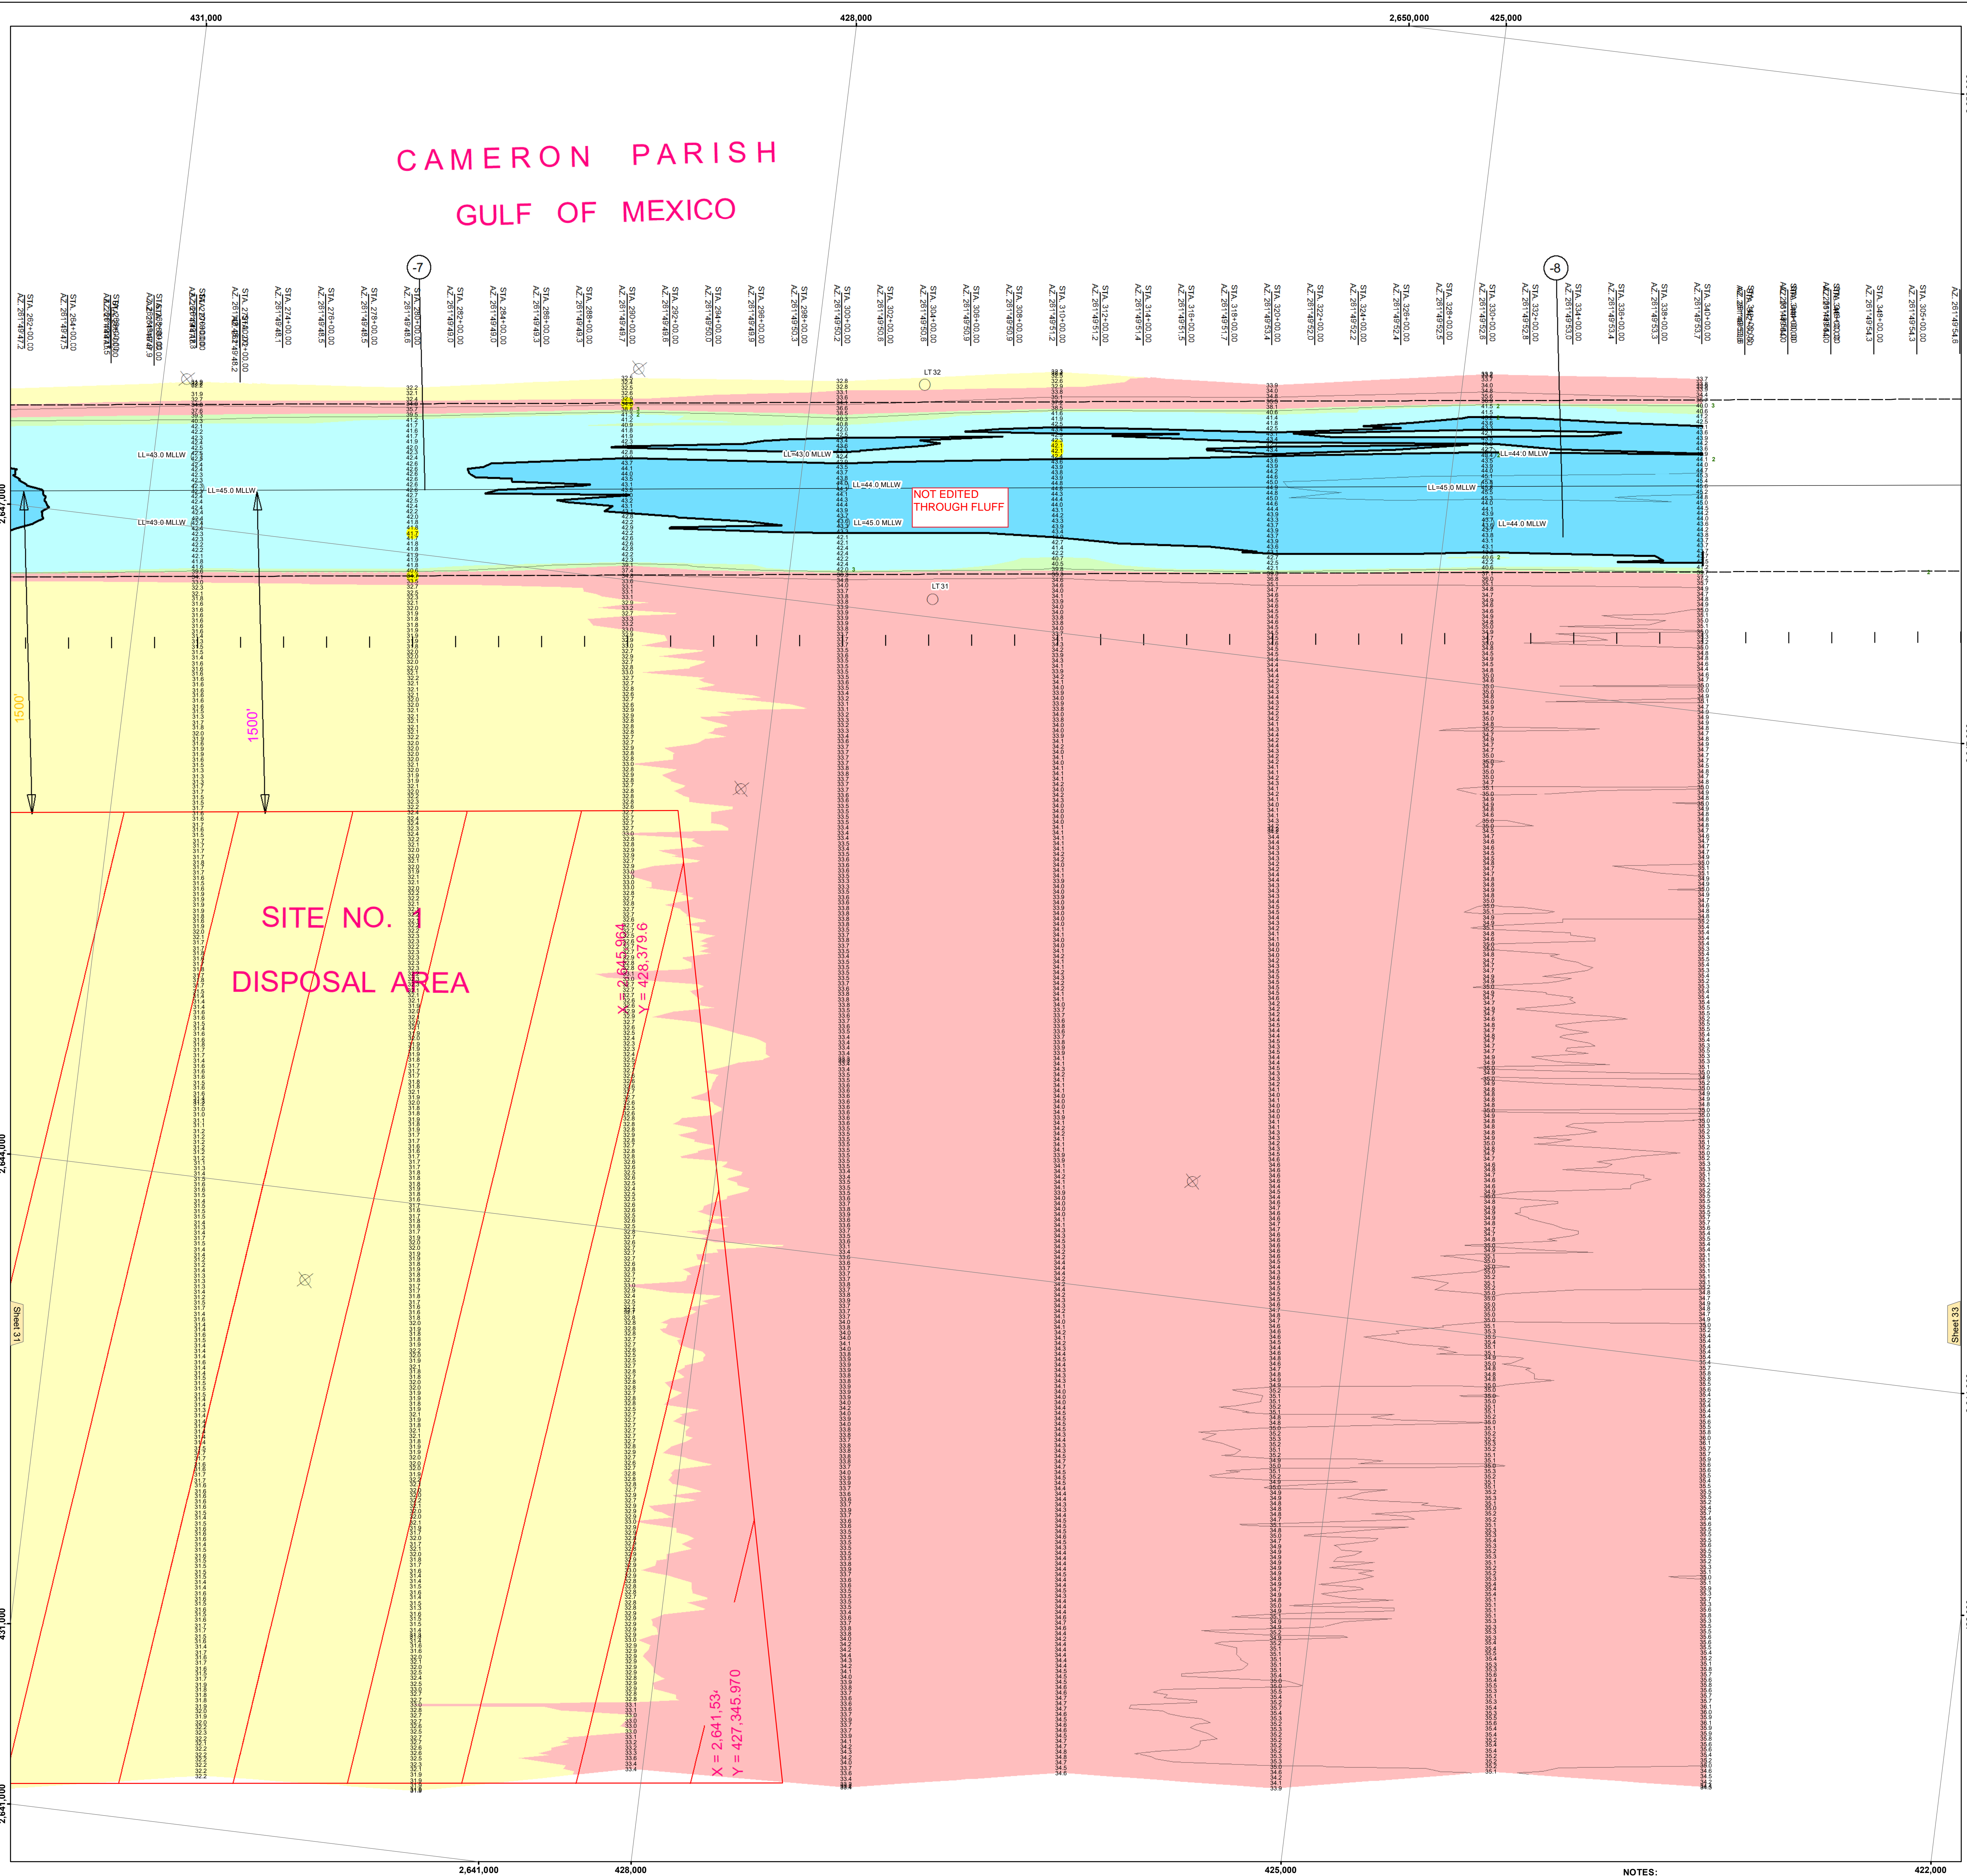

DISCLAIMER: The United States Government... The data represented on this map... The information depicted on this map represents the results of a... and does not constitute a warranty of accuracy or completeness.

Table with columns: Submitted, Recommended, Checked By, Approved. Includes names like JDH, JA, AO, and AO.

CALCASIEU SHIP CHANNEL BAR SHEET 32 CR\_32\_BARX\_20190731\_CS 31 July 2019

Sheet Reference Number 32 of 53

Revision Number: 42-30187002

LEGEND table with symbols and descriptions for Federal Navigation Channel, Cable Area, Placement Area, etc.

NOTES: Horizontal Coordinate System: North American Datum of 1983 (NAD83)... Vertical Datum: Soundings are shown in feet and indicate depths below Mean Lower Low Water Datum (MLLW)...