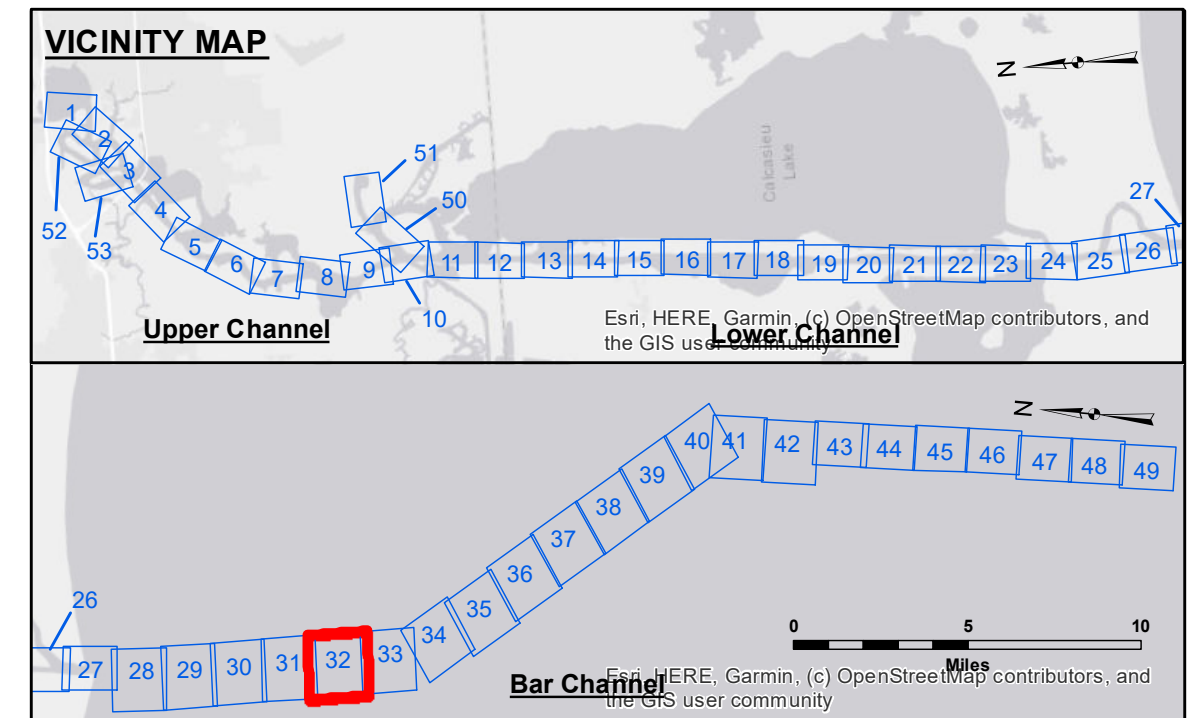

Table with columns: Submitted, Recommended, Checked By, Approved. Includes names like JDH, JA, AO, and AO.

CALCASIEU SHIP CHANNEL BAR SHEET 32 CR\_32\_BARX\_20190731\_CS 31 July 2019

Sheet Reference Number 32 of 53

Revision Number: 42-30187002

LEGEND table with symbols and descriptions for Federal Navigation Channel, Cable Area, Placement Area, etc.

NOTES: Horizontal Coordinate System: North American Datum of 1983 (NAD83)... Vertical Datum: Soundings are shown in feet and indicate depths below Mean Lower Low Water Datum (MLLW)...