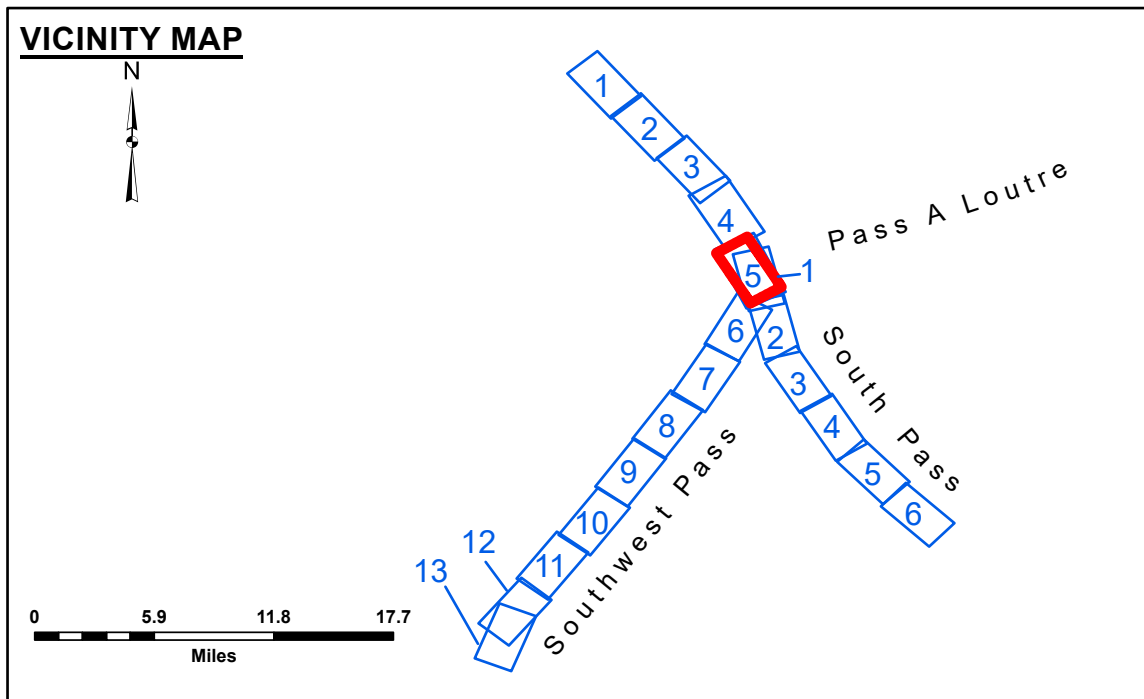

PILOT TOWN ANCHORAGE
An area approximately 5.2 miles in length along the right descending bank or west side of the river. The east limit of the anchorage area at the upstream end starts at a point approximately 1,600 feet from the east bank at Mile 6.7 above Head of Passes and extends downstream generally parallel to and 1,600 feet from the east bank line to a point directly opposite Old Quarantine Station Light at Mile 3.7 above Head of Passes, thence to a point 1,600 feet directly opposite Cubits Gap Light at Mile 2.8 above Head of Passes, thence to a point 1,600 feet directly opposite Pilot town Winddam Light at Mile 1.5 above Head of Passes, which is the downstream limit of the anchorage area.